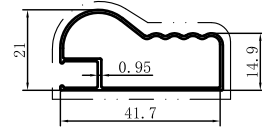

Code	SX-WM186
Name	
Thickness	0.8mm
MASS	0.309kg/m

Code	SX-WM187
Name	
Thickness	0.8mm
MASS	0.260kg/m

Code	SX-WM188
Name	
Thickness	0.8mm
MASS	0.224kg/m

Code	SX-WM189
Name	
Thickness	0.8mm
MASS	0.099kg/m

Code	SX-WM192
Name	
Thickness	2.1mm
MASS	0.332kg/m

Code	SX-WM217
Name	
Thickness	0.8mm
MASS	0.282kg/m

Code	
Name	
Thickness	
MASS	

Code	
Name	
Thickness	
MASS	

Code	
Name	
Thickness	
MASS	

Code	
Name	
Thickness	
MASS	