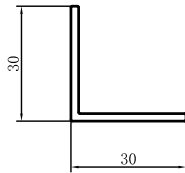

Code	SX-WM186
Name	
Thickness	0.8mm
MASS	0.309kg/m

Code	SX-WM187
Name	
Thickness	0.8mm
MASS	0.260kg/m

Code	SX-WM188
Name	
Thickness	0.8mm
MASS	0.224kg/m

Code	SX-WM189
Name	
Thickness	0.8mm
MASS	0.099kg/m

Code	SX-WM192
Name	
Thickness	2.1mm
MASS	0.332kg/m

Code	SX-WM217
Name	
Thickness	0.8mm
MASS	0.282kg/m

Code	
Name	
Thickness	
MASS	

Code	
Name	
Thickness	
MASS	

Code	
Name	
Thickness	
MASS	

Code	
Name	
Thickness	
MASS	

Code	
Name	
Thickness	
MASS	

Code	
Name	
Thickness	
MASS	

Code	
Name	
Thickness	
MASS	

Code	
Name	
Thickness	
MASS	