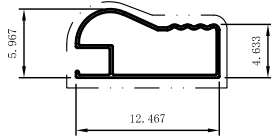

Code	SX-WM186
Name	
Thickness	0.8mm
MASS	0.309kg/m

Code	SX-WM187
Name	
Thickness	0.8mm
MASS	0.260kg/m

Code	SX-WM188
Name	
Thickness	0.8mm
MASS	0.224kg/m

Code	SX-WM189
Name	
Thickness	0.8mm
MASS	0.099kg/m

Code	SX-WM192
Name	
Thickness	2.1mm
MASS	0.332kg/m

Code	SX-WM217
Name	
Thickness	0.8mm
MASS	0.282kg/m

Code	
Name	
Thickness	
MASS	

Code	
Name	
Thickness	
MASS	

Code	
Name	
Thickness	
MASS	

Code	
Name	
Thickness	
MASS	