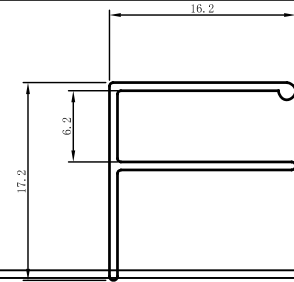

Code	SX-WM186
Name	
Thickness	0.8mm
MASS	0.309kg/m

Code	SX-WM187
Name	
Thickness	0.8mm
MASS	0.260kg/m

Code	SX-WM188
Name	
Thickness	0.8mm
MASS	0.224kg/m

Code	SX-WM189
Name	
Thickness	0.8mm
MASS	0.099kg/m

Code	SX-WM192
Name	
Thickness	2.1mm
MASS	0.332kg/m

Code	SX-WM217
Name	
Thickness	0.8mm
MASS	0.282kg/m

Code	
Name	
Thickness	
MASS	

Code	
Name	
Thickness	
MASS	

Code	
Name	
Thickness	
MASS	

Code	
Name	
Thickness	
MASS	