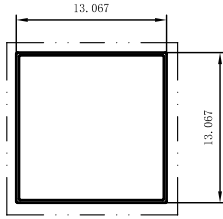

Code	SX-WM186
Name	
Thickness	0.8mm
MASS	0.309kg/m

Code	SX-WM187
Name	
Thickness	0.8mm
MASS	0.260kg/m

Code	SX-WM188
Name	
Thickness	0.8mm
MASS	0.224kg/m

Code	SX-WM189
Name	
Thickness	0.8mm
MASS	0.099kg/m

Code	SX-WM192
Name	
Thickness	2.1mm
MASS	0.332kg/m

Code	SX-WM217
Name	
Thickness	0.8mm
MASS	0.282kg/m

Code	
Name	
Thickness	
MASS	

Code	
Name	
Thickness	
MASS	

Code	
Name	
Thickness	
MASS	

Code	
Name	
Thickness	
MASS	