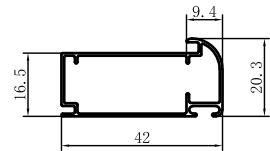

Code	SX-WM186
Name	
Thickness	0.8mm
MASS	0.309kg/m

Code	SX-WM187
Name	
Thickness	0.8mm
MASS	0.260kg/m

Code	SX-WM188
Name	
Thickness	0.8mm
MASS	0.224kg/m

Code	SX-WM189
Name	
Thickness	0.8mm
MASS	0.099kg/m

Code	SX-WM192
Name	
Thickness	2.1mm
MASS	0.332kg/m

Code	SX-WM217
Name	
Thickness	0.8mm
MASS	0.282kg/m

Code	
Name	
Thickness	
MASS	

Code	
Name	
Thickness	
MASS	

Code	
Name	
Thickness	
MASS	

Code	
Name	
Thickness	
MASS	